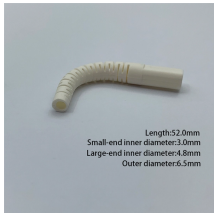

At Segue, we have been designing and fabricating custom Control Panels/Boxes and Power Distribution Units (PDUs) for many industries and applications for more than 30 years.