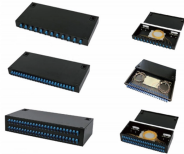

Kyrgyzstan RoHS Fiber Optic Distribution Box 6-core

Kyrgyzstan RoHS Fiber Optic Distribution Box 6-core

Distribution Box Enclosures & Racks are available at Mouser Electronics. Mouser offers inventory, pricing, & datasheets for Distribution Box Enclosures & Racks.

Good quality rohs fiber optic distribution box from rohs fiber optic distribution box manufacturer, Buy rohs fiber optic distribution box online from China.

6 Core Waterproof Fiber Optic Distribution Point ODP Fibre Terminal Box. SL Fiber Optic Distribution Box series are applicable in FTTH project and suitable for outdoor installtion. The boxes can ...

6 Core Waterproof Fiber Optic Distribution Point ODP Fibre Terminal Box. SL Fiber Optic Distribution Box series are applicable in FTTH project and suitable for ...

This terminal box terminates up to 12-24 fiber optic cables, offers spaces for splitters and up to 12-24 fusions, allocates 6 x SC Duplex adapters or 6 x LC Quad adapters and working under both indoor ...

FBR-11606 Fiber-Optic Distribution Box, 6-Core is a high quality product by Bud Industries used for electronic enclosure applications.

We can manufacture and supply a wide range of fiber termination boxes with 20+ years of experience.