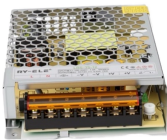

6 Cores Fiber Distribution Box FDB-106B IP-55 SC Connector PLC Splitter Fiber ...