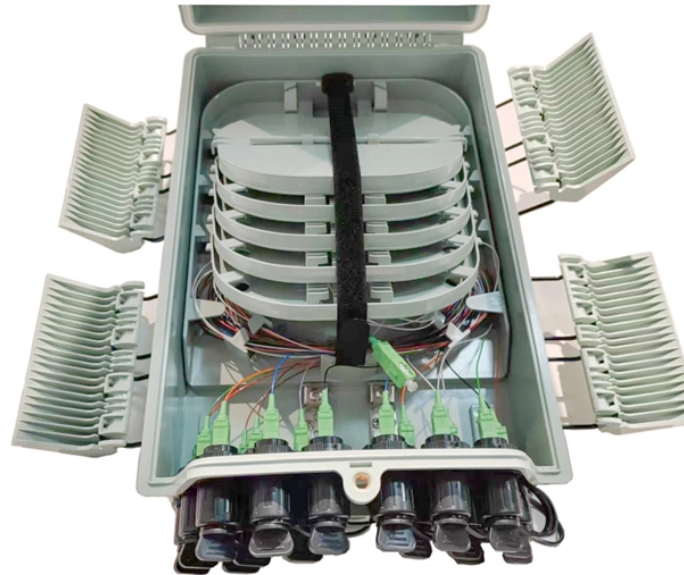

## Korean fiberglass ladder-type cable trays available now

## Korean fiberglass ladder-type cable trays available now

Unicomposite fiberglass ladder tray is available as a complete Cable Management Support System, in compliance with internationally accepted standards and project specifications.

Fiberglass cable trays are engineered for exceptional performance in demanding environments. Constructed using weathering-grade polyester resin and reinforced with high-strength glass fibers, ...

Creative Enduro's stringent quality standards and composites expertise produce the leading FRP cable ladder tray systems for corrosive and demanding conditions for offshore platforms, chemical plants, ...

FRP cable tray, also known as GRP tray, is a durable support system made from advanced resin and fiberglass reinforcement, designed to manage and protect cables from heat, rain, and corrosive ...

Our fiberglass cable tray systems are designed and manufactured from selected fiberglass reinforced premium resins to form a strong composite material that is highly resistant to chemicals, flame ...