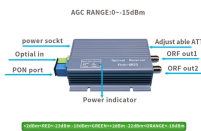

Los Angeles is the Korean food capital of America. There's a lot to explore—and these are our 25 favorites.