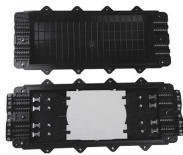

## Kenya QSFP28 optical module 1G

## Kenya QSFP28 optical module 1G

Buy the 100G QSFP28 ER4 Lite 40KM Optical Transceiver by KPGCO in Kenya. High-speed 100Gbps module for single mode fiber (SMF) with LC connector, ideal for long-distance networking and data ...