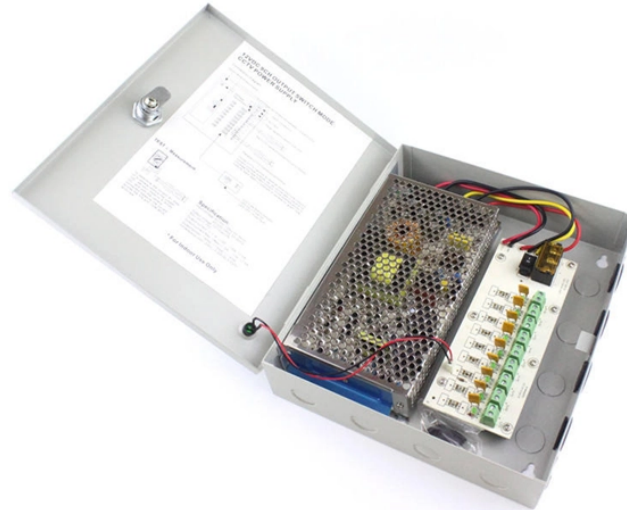

## Kenya Agent CFP8QSFP-DD

	<p>QSFP-DD offers highest port density, OSFP provides 800G future-proofing. Choose the right solution.</p>
	<p>CFP8 (C form-factor pluggable) and QSFP-DD (quad small form-factor pluggable double density) are both types of optical transceivers used in high-speed data transmission systems, but ...</p>
	<p>571 CAL/000291/20 KAMANGA FREIGHT SERVICES LIMITED KANSEI CLEARING AND FORWARDING COMPANY LIMITED KARSIS GLOBAL LOGISTICS LIMITED KENYA BONDED ...</p>
	<p>This document provides a list of 140 customs agents in Kenya that are ISO 9001:2015 certified. It includes their name, PIN number, and registration number. The list aims to provide transparency ...</p>
	<p>June 25, 2024 - QSFP-DD/QSFP-DD800/QSFP-DD1600 Hardware Specification for QSFP DOUBLE DENSITY 8X TRANSCEIVERS - Rev 7.1 September 27, 2023 - QSFP-DD/QSFP-DD800 ...</p>

QSFP-DD, also known as QSFP56-DD, is an evolution of the QSFP form factor designed to support 200G, 400G, and even 800G Ethernet.

In order to import any commodity into Kenya, you as an importer will have to procure the services of a clearing agent. The clearing agent will process all the paperwork on your behalf through ...

QSFP-DD (Quad Small Form-factor Pluggable Double Density): This versatile champion supports both 200G and 400G, boasts backward compatibility with older QSFP modules, and consumes less power ...