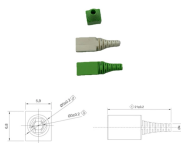

Junction boxes are crucial elements in the electrical wiring systems of homes and commercial buildings, designed to house and protect electrical connections. These boxes, made of ...

Inside a junction box, electrical wires from different circuits come in through small openings with just enough insulation stripped back to expose the individual conductors and connect ...

A junction box is an enclosure that houses and protects electrical wire connections. It provides a secure chamber where multiple wires can be spliced, joined, or split into different circuits ...

A junction box - also known as an " electrical box ", " jbox ", "or " terminal box " - is a protective box where wires are interconnected. Junction boxes are often built into the plaster of a ...

A junction box, or an electrical box or a splice box, is a housing unit used to protect and consolidate wiring connections. It serves as a central point where multiple wires can meet and be connected ...

A junction box, also known as an electrical junction box or junction can, is an enclosure that connects and splits electrical wires and cables. Junction boxes permit access to wiring for ...

What is a Junction Box? A junction box, often referred to as a "j box" or "j-box", is a protective enclosure that houses electrical connections. Its primary purpose is to enclose and protect all the wire splices ...