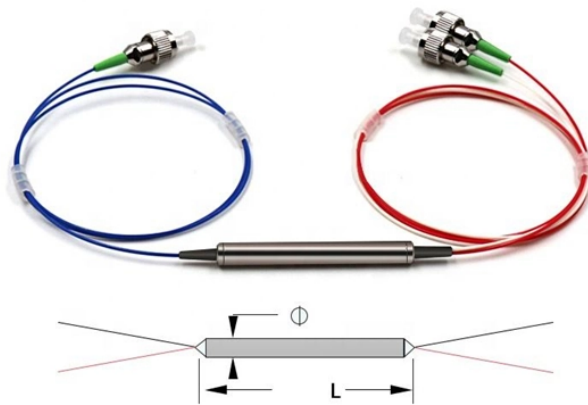

## Jsp cable tray

## Jsp cable tray

Explore cable tray systems and accessories for organized, accessible cable routing in commercial and industrial environments.

The J-Tray, along with its optional cover, is easily installed in our linkable J-Hooks. A full array of supports and fittings allow for a continuous pathway.

It is designed for mechanical support and strain relief in long runs of cable and creates a smooth gradual bend for cable. Rail and stringer material is 16 ga steel tubing.

Cooper B-Line provides Ladder Cable Tray systems in a wide variety of materials and finishes, bottom types, and strength requirements with unmatched accessory packages.