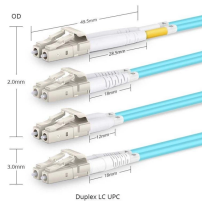

Jordan Optical Splitter Box

Jordan Optical Splitter Box

Our standard portfolio of chromatic-confocal distance sensors includes the RB-400, RB-400-90°, RB-1000, RB-3000 and RB-10000 measuring heads.

Network Access Point (NAP) or Optical Splitter Box 16 fibers, LW-OSB-16D Option-1 1:8 Modular PLC Splitter (2 Pcs) Option-2 1:16 Modular PLC Splitter (1Pc) Description: FTTH [...]

JPT delivers precision fiber optic splitters with low insertion loss, excellent uniformity, and high reliability.

High-quality PLC fiber optical splitters including Bare, Blockless, ABS, LGX, and Rack Mount types. For PON, FTTH, and EPON networks with low insertion loss and high reliability.