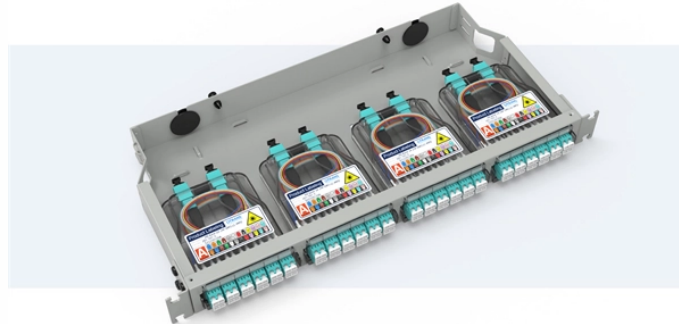

Japanese Optical Cable Connector

Pre-Terminated Patch Panel

- Multi-application support
- Flexible configuratvion
- Modular design