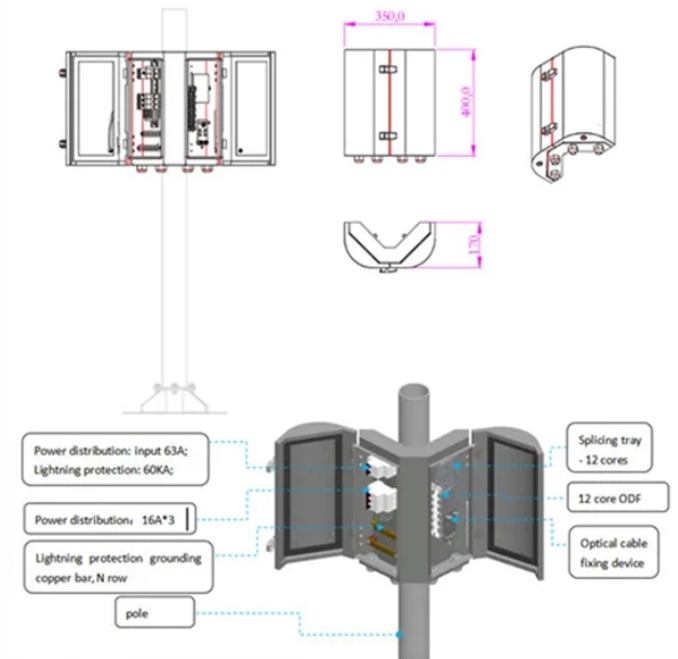

Jamaica Gate Guard Room Distribution Box

Jamaica Gate Guard Room Distribution Box

Steel and Aluminum Residential and Commercial Lock Boxes for Locks and Electric Strikes. Includes Weldable Lock Boxes for Doors, Garden Gates, Pool Gates, Walk-Through Gates and Pedestrian ...

Follow this Pragmata all 3 Power Distribution Center Safe Box walkthrough guide.

Our guard shacks are commonly found at entrances to buildings, parking lots, and other secure areas. They are typically placed in strategic locations where security personnel can have a clear view of the ...