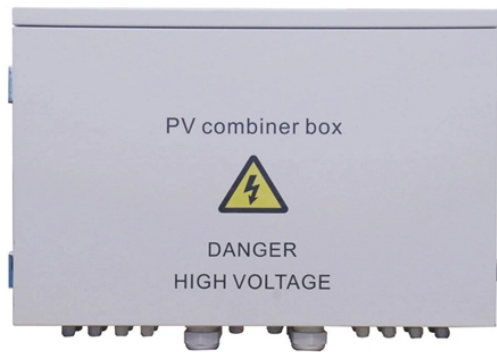

Ivorian Mesh Cable Tray Factory Direct Sales Price

Ivorian Mesh Cable Tray Factory Direct Sales Price

Coupler Plates with Hardware For 25/50 MM Height Cable Trays : 20/30 x 200mm = 16/- per piece
Coupler Plates with Hardware For 75/100 MM Height Cable Trays : 70 x 200mm = 30/- per piece