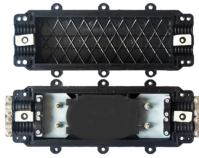

Italian ladder-type hot-dip galvanized cable tray

Italian ladder-type hot-dip galvanized cable tray

The Hot-dip galvanized ladder cable tray is ideal for multiple large cables. Typically used on industrial cable support systems & industrial construction requiring strength and reliability.

Describes the specific surface treatment applied to the outer product for either aesthetics and/or durability. Refers to the approximate height of a cable tray used for specifying. Selecting a specific ...

The HP 2.22A series, ladder tray with clinched rungs (without welding), allows the production in Sendzimir galvanized steel and in stainless steel without a chemical passivation treatment, with a ...

Pre-Galvanised, Hot Dip Galvanised Cable Trays,
H: 40, H50, H60, H80, H100 Cable Trays,
Bendings, Accessories

Two hot dip galvanized steel C-Channel profile side rails with transverse ladder rungs; provides the most rigid ladder tray system. Ideal for high vibration environments.

These trays are coated with a thick layer of zinc through the hot dip galvanization process, offering enhanced protection against corrosion, harsh weather, and heavy industrial conditions.