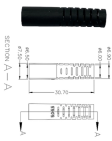

I enrolled into a 2 year degree of applied sciences with a focus in substation and Relay Technology. Haven't even graduated yet, but already have a job signed with AET in the Northeast.