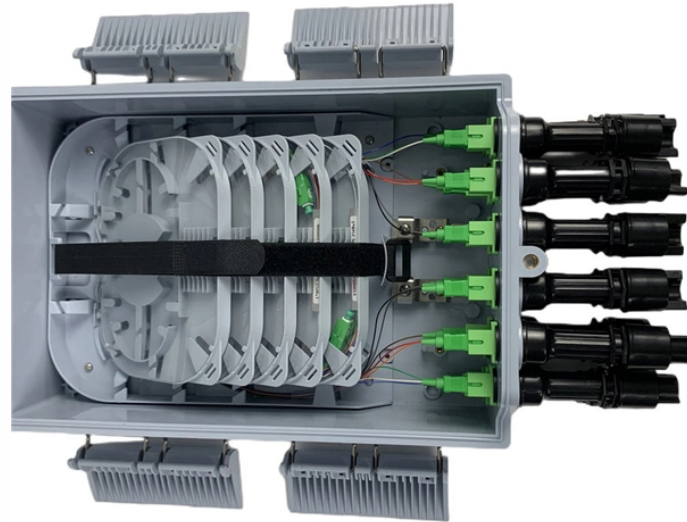

## Is fiber optic cable for indoor use

## Is fiber optic cable for indoor use

Indoor fiber optic cables represent the backbone of modern connectivity, driving performance improvements and meeting the rising demands of digital ...

Learn the engineering differences between indoor and outdoor fiber cables, including jacket materials, fire rating, tensile strength, and application use.

Indoor fiber optic cables focuses on spaces that maintain regulated temperatures and predictable conditions for strain and humidity. The design system builds flexible cable structures to ...

Indoor fiber optic cables are designed for use in controlled environments, such as office buildings, data centers, and residential premises. These cables are typically smaller in size and have ...

At its core, an indoor fiber cable is a type of cable containing one or more optical fibers that are used to carry light. These fibers are typically made of glass or plastic and are designed to ...