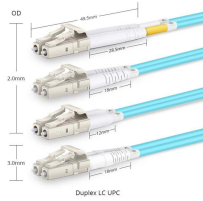

The cabinet features grounding connectors, locks with a repeatable key code, and the option to install ventilation and heating sets, making it suitable for various indoor environments including offices, data ...

Our flexible distribution boxes enable reliable, decentralised signal transmission and power transmission up to protection class IP67 – wherever passive distribution boxes are required.