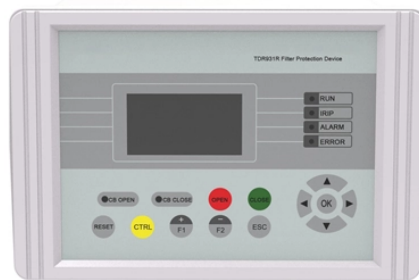

Irish Brand Cable Trays