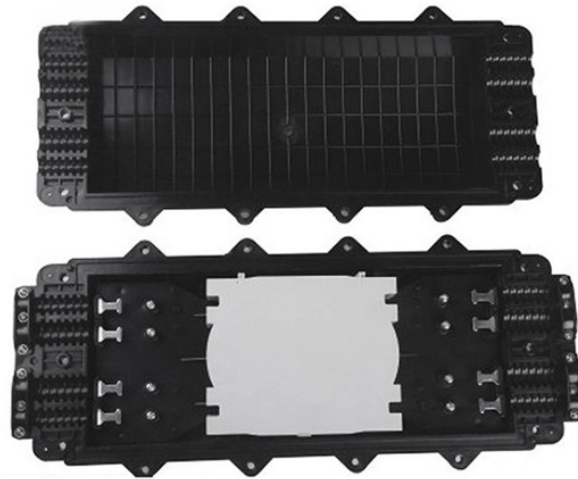

Introduction to PLC Optical Splitter

Introduction to PLC Optical Splitter

A PLC splitter is a passive optical device that takes a single input optical signal and divides it into multiple output signals. Unlike active electronic splitters, it requires no power, making it ...

This article will take you to a comprehensive analysis of the working principle, advantages, and practical applications of PLC optical splitters.

PLC splitter, or the Planar Waveguide Circuit splitter, is a passive device to divide one or two optical signals to multiple signals uniformly or combine multiple signals to one or two optical ...

Unlike electrical splitters, PLC splitters manage light transmission within fiber optic cables. They are built using silica optical waveguide technology on a semiconductor chip, which ensures ...

The PLC optical splitter (Planar Lightwave Circuit splitter) is one of the most widely used passive components in modern optical communication systems. A fiber optic PLC splitter distributes a single ...

A PLC splitter is a passive optical device that divides one incoming optical signal from an input fiber into multiple output signals across several output fibers.

Discover why PLC splitters are a key component of modern fiber optic networks. Learn about their functionality, types, advantages, and applications.