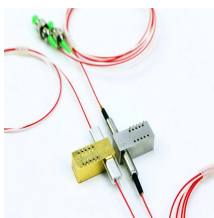

Introduction and Price of Singapore Distribution Boxes

Overview

Shop CHW distribution boxes, Hager MCBs, and RCCBs in Singapore at Guan Seng Electrical, your trusted supplier of reliable electrical solutions. Perfect for homes, offices, and industrial projects, these products ensure safe, efficient, and long-lasting electrical protection. CHW Distribution Boxes. Eaton Power Distribution Unit (PDU) Manufacturer Part No. EFLXB1D10A We specialise in fabricating customised electrical distribution board box for residential, industrial and events power supply needs. HAG II series of surface box is kind of good of good looking outline small volume, easy to. Based on our assessment, if the items are acceptable, we will request you to bring it to our main branch at Blk 5022 Ang Mo Kio Industrial Park 2 #01-31 Singapore (569525). Perishable goods such as grinding discs, Safety Shoes, Safety Helmets.

Defender Spider Ball 4-way Distribution Box is an innovative portable power distribution box for site and industrial use, packed with useful features that give clear advantages over traditional steel splitters.

KRIPAL Distribution Box Metal Enclosures IP55 & IP65 KRIPAL enclosure box is designed to be assembled into the distributing box with various control func.. Ask For Quote

Ensure safe and efficient power distribution with our Yellow Distribution Box (16A 4 Way) 230V. This durable and compact box is designed for various applications, providing reliable connections for ...