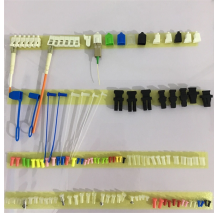

Introduction and Price of Singapore Distribution Boxes

Shop CHW distribution boxes, Hager MCBs, and RCCBs in Singapore at Guan Seng Electrical. Safe, reliable, and compliant electrical protection for homes and offices.

Based on our assessment, if the items are acceptable, we will request you to bring it to our main branch at Blk 5022 Ang Mo Kio Industrial Park 2 #01-31 Singapore (569525). Several types of goods are ...