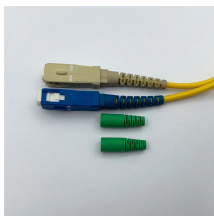

Learn what a pigtail connector is, explore electrical and fiber optic pigtail types, pigtailing outlets, pigtail splicing techniques, and how to choose the right one for your project.