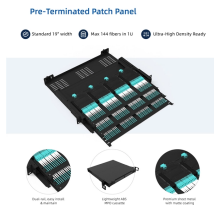

An intelligent PDU is a smart power device offering real-time monitoring, remote control, and energy efficiency, essential for modern data center reliability.