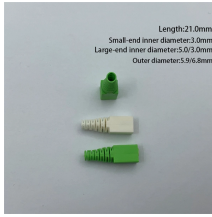

SIMTRUM's provides 3 types of spatial light modulators: phase type, amplitude type and DMD digital micromirror type spatial light modulator