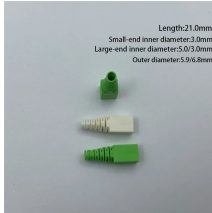

Managing and installing a rack power distribution unit (PDU) has never been easier than with the EL2P PDU. Designed to simplify deployment and take stress out of power distribution, this intelligent PDU ...

The next generation of rPDUs provides the industry's highest availability and most intelligent power monitoring and distribution — complete with simplified energy management, a future-proof design, ...