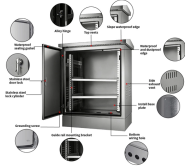

The GZDW Intelligent DC Power Distribution Box Panel is a high-frequency switching power system designed for substations and industrial applications. It provides stable DC power for relay protection, ...