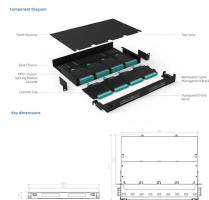

	<p>LANZ supplies flat grids for the clean, separate routing of cables and lines in the raised floor cavity, on walls and in riser zones. These flat grids are characterized by functionality, robustness and space ...</p>
---	--

MITA GRP cable tray is specified for rail cable containment throughout Network Rail and London Underground - GRP cable tray provides extreme corrosion ...

View our complete range of GRP, GRC and concrete Cable Troughs. GRC Cable Trough - here the troughing is shown protecting rail signalling cables supported ...

MITA GRP cable tray is specified for rail cable containment throughout Network Rail and London Underground - GRP cable tray provides extreme corrosion resistance, zero halogen properties and ...

This article explores the importance of cable trays for railway projects, looking at the advantages and contributions of Elcon Global to sustainable cable management in rail projects.