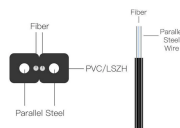

Learn how OTDR testing works and compare ZION OTDR models to choose the best tester for FTTH, PON, ODN, and backbone networks. Complete guide with parameters, procedures, ...

Learn how OTDR testing works and compare ZION OTDR models to choose the best tester for FTTH, PON, ODN, and backbone networks. Complete ...

New Upgraded OTDR Optical Fiber Tester, Fiber Network Tester Support Event Map Optical Power Meter OLS (Loss Test) VFL LS (Light Source) Length Ping POE Test, IP Scan RJ45 Network Tools ...

Fluke Networks OptiFiber® Pro OTDR built for enterprise fiber optic cabling certification testing. It supports copper certification, fiber optic loss, OTDR testing and fiber end-face inspection.