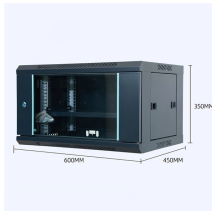

Compared with the traditional power distribution box, it is safer to cut off the strong power supply remotely, and it can save energy through the timing mode while controlling the equipments ...

This enclosure, when combined with our pre-terminated telecommunication home run cable, provides a communication wiring distribution point between the telecommunication closet and the end user ...