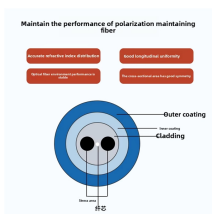

Cables installed into conduits or trays have installation parameters such as maximum pulling tensions, sidewall pressure, clearance, and jamming, which must be considered.