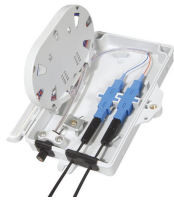

Installing cable trays against the wall using angle iron

Installing cable trays against the wall using angle iron

Step-by-step cable tray and conduit installation method with safety, quality and inspection procedures as per IEEE standards.

Here are some basic guidelines to help you properly prepare your railing frames. These guidelines apply whether you are using 1/8", 3/16" or 1/4" cable (1/4" cable not recommended for wood frames).

Use this guide to learn the most effective installation practices when installing Cablofil tray. Each example of bends and tee's clearly illustrate proper tray cutting combined with recommended usage ...