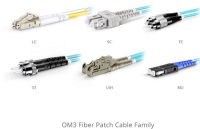

Quality check is done at every step so that there is no manufacturing defect in the finished products. Experience excellence in manufacturing with our wide array of Fiberglass Cable Tray, Prepared in ...