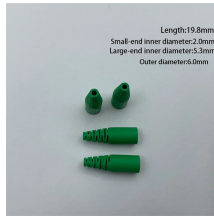

Installation price of fiberglass cable trays in Bangladesh

03

Easy
installation

Meticulous workmanship
Reasonable structure
Stable performance

Overview

FRP trays, ideal for harsh environments, are higher-priced, from BDT 400 to BDT 2,500 per meter. Factors such as brand, tray thickness, installation complexity, and accessories can also impact pricing. This price will depend on the price of the raw material in the market. All cable trays will be made of MS sheet with hot deep galvanized. All cable trays and sheet thickness sizes can be varied and the. At JRC, we offer a comprehensive range of cable tray types, each with its own advantages: Perforated Cable Trays - Ideal for power distribution, offering ventilation and heat dissipation. Wire Mesh (Basket) Trays -. Sale! At Super Cable Tray Pvt. Thickness - 3mm, 4mm, 5mm, 6mm.

Installation price of fiberglass cable trays in Bangladesh

All cable trays and sheet thickness sizes can be varied and the price will also change.

Our cutting-edge cable tray systems were developed to provide unmatched safety and ease of maintenance in Bangladesh. Our cable trays are long-lasting, resistant to corrosion, and suitable for ...