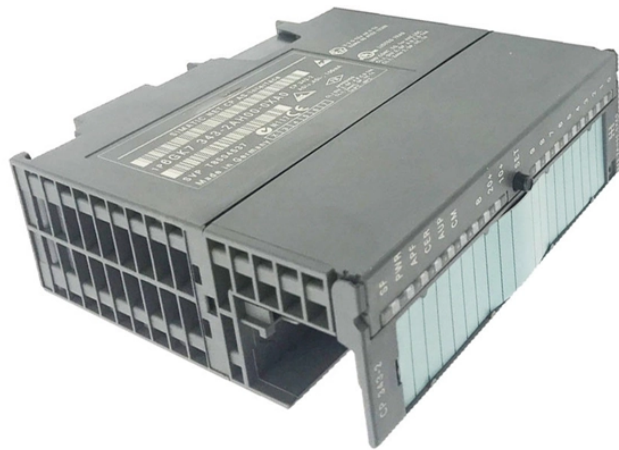

Installation of digital display meter in distribution box

Installation of digital display meter in distribution box

The DELTAplus Meter is an electronic electricity meter for DIN rail mounting in distribution boards or small enclosures. The meter is designed according to ABB's ProM standard.

5CR & 5XR meters are identical to 5CD & 5XD except without an internal disconnect. 2PD meters are identical to 5CR meters except configured for bi-directional PV services.

The illustrations and explanations in this manual describe how to construct and install services and equipment. Alternate designs and installations that do not meet the requirements in this manual will ...

#Mini #VoltmeterAmmeter #TechElectricalTelugu
This video shows how to provide Mini Digital voltmeter, ammeter and frequency meters to Distribution box and switch board....more

The IQ 200 Display Module allows the user to view information and to specify or change the functions of the IQ 200 system. These items include system and phase data, min/max data, set points and ...