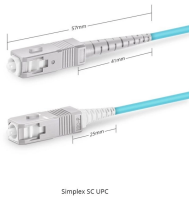

Installation of digital display meter in distribution box

Installation of digital display meter in distribution box

The DELTAplus Meter is an electronic electricity meter for DIN rail mounting in distribution boards or small enclosures. The meter is designed according to ABB's ProM standard.

5CR & 5XR meters are identical to 5CD & 5XD except without an internal disconnect. 2PD meters are identical to 5CR meters except configured for bi-directional PV services.

The illustrations and explanations in this manual describe how to construct and install services and equipment. Alternate designs and installations that do not meet the requirements in this manual will ...

#Mini #VoltmeterAmmeter #TechElectricalTelugu
This video shows how to provide Mini Digital voltmeter, ammeter and frequency meters to Distribution box and switch board....more

The IQ 200 Display Module allows the user to view information and to specify or change the functions of the IQ 200 system. These items include system and phase data, min/max data, set points and ...