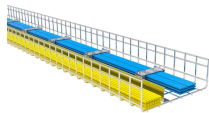

Includes multi-language installation instructions and DHCP network information for MPO (managed per outlet AP86xx) Rack Power Distribution Units