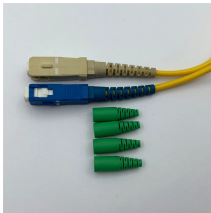

Our experts have in-depth knowledge and extensive experience in a wide variety of explosion-protection principles and will work with you to select the right solution for your application.