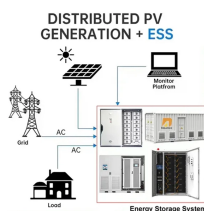

All our fire rated cable tray and ladder can be used in horizontal orientation. However, some of our fire rated cable tray and ladder can also be installed vertically and on-edge configuration (ladder rung ...