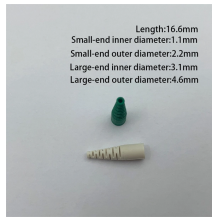

Installation of Austrian Trough-Type Fire-Resistant Cable Trays

Installation of Austrian Trough-Type Fire-Resistant Cable Trays

For large openings, install a fire-resistant backing plate before sealing. Layout and positioning must be reasonable to facilitate installation and ...