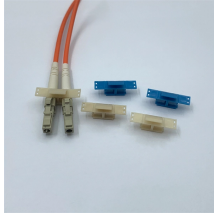

Installation of 36-channel rack distribution box

Installation of 36-channel rack distribution box

View online or download Nec 36U Rack System User Manual.

To install cable in the splicing side of the wall box, cable can be inserted through one of the holes after removing the plug, or removing the entire feed through plate after unscrewing it (required for ring ...

Rack PDU Installation and Operational Manual
Date: Mar 31 2025 Type: User guide Languages: English

The Keysight E7685A PDU Installation Kit enables you to mount an Keysight Power Distribution Unit (PDU) in an Keysight instrument rack. This kit is required if the rack is not already equipped with a ...