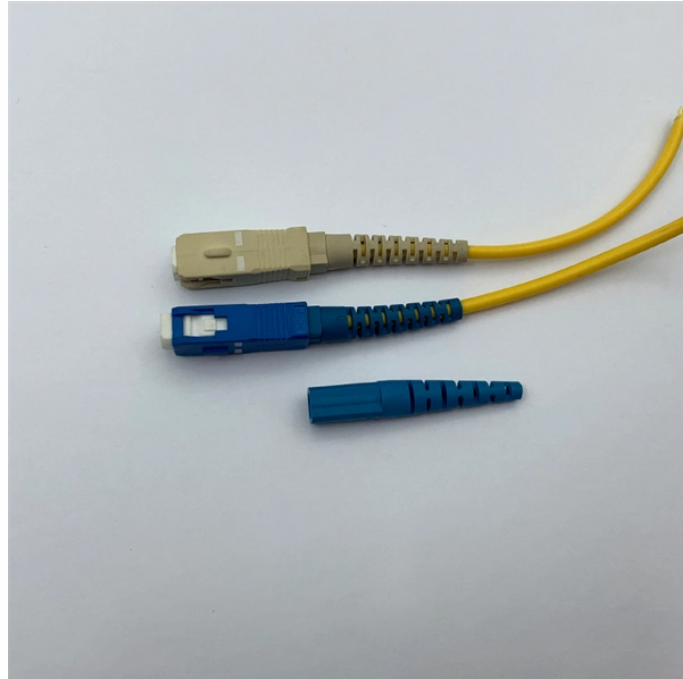

Installation of 16-channel distribution box

Installation of 16-channel distribution box

Learn how to install a distribution box safely and correctly. Covers wiring, placement, standards, and expert tips for a compliant setup.

Before starting the installation, finding a proper place for putting the distribution box is crucial, because it largely decides the safety and convenience ...

It is available in flush-mounted and surface-mounted versions, with 16-module and 32-module base options to meet various installation needs.

Learn how to safely install an MCB distribution box with this comprehensive guide. Step-by-step instructions to ensure correct installation.

It is available in flush-mounted and surface-mounted versions, with 16-module and 32-module base options to meet various installation needs.

It is available in flush-mounted and surface-mounted versions, with 16-module and 32-module base options to meet various installation needs.

The AD-1616 is a DSP Matrix for distribution of sixteen audio sources to sixteen zones. For projects that need more zones, up to four AD-1616 chassis can be combined to deliver 64 audio zones.