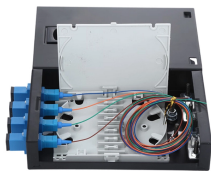

Learn how to safely install an MCB distribution box with this comprehensive guide. Step-by-step instructions to ensure correct installation.