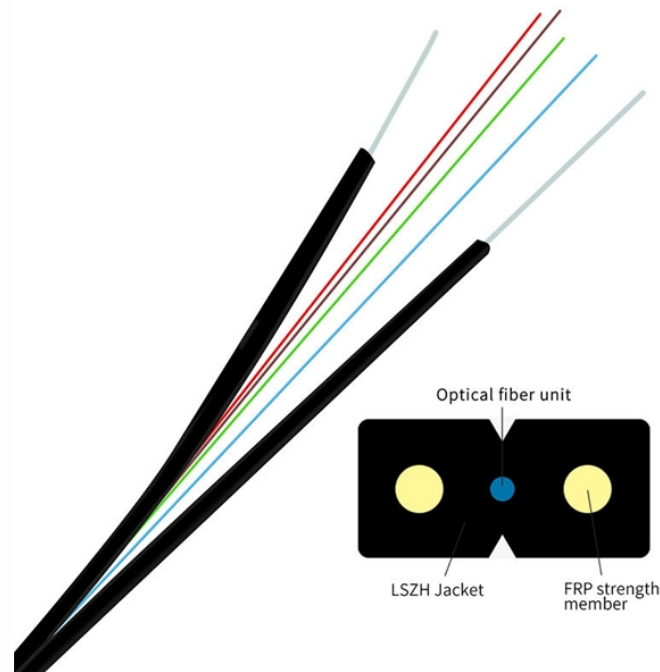

## Overview

This document describes the recommended procedure for installing the Pretium®-02U Rack-mountable housing (Figure 1). The unit fits into 19-inch utility racks and occupies two rack spaces. Determine your rack type: There are slight differences in the installation of this kit into a “4Post Cabinet” rack versus a “Double 2Post” rack. Measure the “Mounting-Depth” for your rack from the front of the “Front-Mounting-Surface” to the. Leading logistics partner in Cambodia providing world-class container depot services, freight forwarding, and comprehensive supply chain solutions. Through out years of proven records, ICM has become the symbol of Excellent Quality of Work & Service for the construction & maintenance sectors especially for the Oil, Gas, Chemical, Power, Food & Beverage industries in. Our wide inventory includes standard shipping containers, High Cube containers, open-top containers, flat racks, reefer (refrigerated) containers, and specialized options such as COSHH chemical stores and custom container conversions. is dedicated to providing exceptional container management solutions, supporting Cambodia's logistics sector, and enhancing global trade efficiency.