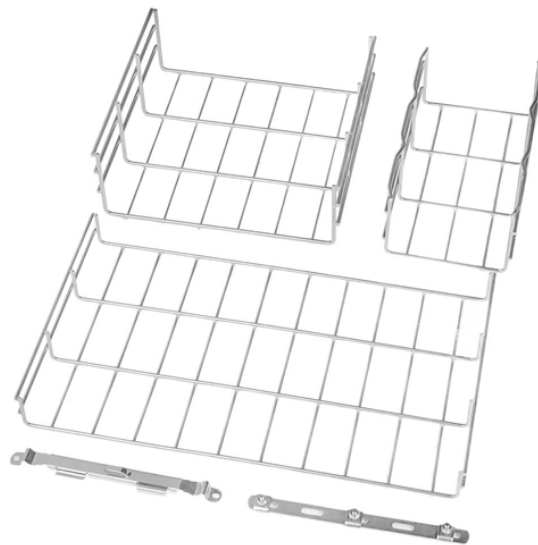

Installation Scheme for Uzbekistan Telecommunication Temperature Control Cabinet 47U

Installation Scheme for Uzbekistan Telecommunication Temperature

For proper installation, it is necessary to contact a specialist who has extensive experience in this field. Typically, installers use a drill and screwdriver, anchors or screws with a diameter of 5-8 mm and a ...

The work covered here consists of the furnishing of all necessary labor, supervision, materials, accessories, parts, equipment, and services to provide and install a complete freestanding ...

View and Download Elektro-Automatik Rittal TS 47U installation manual online. Cabinet. Rittal TS 47U enclosure pdf manual download.