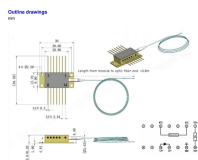

Learn the do's and don't of network cable installation, from the planning process to the hardware to potential hazards to watch out for.

Learn Cat6A requirements for Wi-Fi 7, PoE++ thermal management, SFP+ uplinks, and proper installation techniques for 10Gbps infrastructure. ...

Learn Cat6A requirements for Wi-Fi 7, PoE++ thermal management, SFP+ uplinks, and proper installation techniques for 10Gbps infrastructure. Modern network racks face new physical ...

Typically these cabinets would be configured in a manner using rack mount patch panels and cable managers along with vertically mounted cable managers to provide pathways for patch cords ...