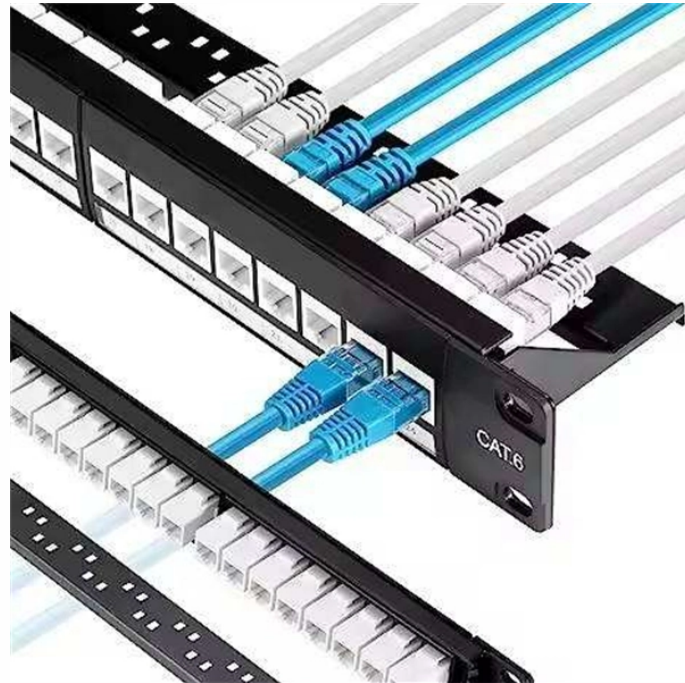

Install ONT Optical Network Terminal 40G

Install ONT Optical Network Terminal 40G

Learn how to install your TELUS fiber optics Optik Network Terminal (ONT) with these step-by-step instructions.

The Nokia Inwall ONT G-040P-R provides fast, secure and cost-effective enterprise optical LAN connectivity inside offices, hotels, hospitals, schools, and other enterprise segments.

Ensure connectivity to the Verizon Fios network by making sure your ONT power supply unit stays plugged in at all times. Your ONT requires electricity to operate all Verizon Fios services: If the ...

The simplest installation will be the provision of the Openreach equipment (i.e. the ONT will be positioned adjacent to the outside wall) to which the customer then attaches the router, provided by ...

Watch our online video which explains how to connect the ONT to your de-vices. It also tells you what the ONT and Battery Backup Unit do, and what to do if they stop working.

An ONT (Optical Network Terminal) is a small white Openreach branded box fitted inside the property. It connects your property to the full fibre network and it needs to be connected to a ...

ontONT (optical Network Terminal) installation
Bishso paul 12 subscribers Subscribe

The Nokia Optical Network Terminal (ONT) G-040P-T is designed to deliver gigabit speeds in an Optical LAN environment. The Nokia ONT G-040P-T provides four Gigabit Ethernet (GigE) user interfaces ...