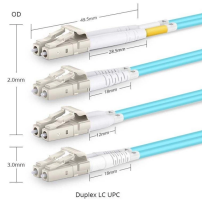

Install ONT Optical Network Terminal 10G

Overview

Learn how to install your TELUS fiber optics Optik Network Terminal (ONT) with these step-by-step instructions. Cisco 10G Routed PON ONTs are fully compliant with the XGS-PON ITU-T G. 1 standard, supporting symmetrical 10-Gbps downstream and upstream optical connectivity via an SC/APC optical connector to meet current and future networking needs. With integrated XGS-PON optics, MAC, and Ethernet. The Nokia Optical Network Terminal (ONT) XS-010X-Q that has one 1/10 Gigabit Ethernet (GigE) is part of the industry-leading Nokia ONT product family and is compatible with the Nokia 7360 ISAM fiber to the x (FTTx) product line. Check the power cords regularly. : To prevent risks associated with fibre optics, always handle with care and make sure to never look at the end of the cable. 5 Gigabit Ethernet (GE) interface delivering IPTV video and data services, and one voice line supporting carrier-grade VoIP (SIP). The GP1100G is designed for the industry-leading.

Install ONT Optical Network Terminal 10G

The Nokia Optical Network Terminal (ONT) XS-010X-Q that has one 1/10 Gigabit Ethernet (GigE) is part of the industry-leading Nokia ONT product family and is compatible with the Nokia 7360 ISAM fiber to ...

The Calix GigaPoint® GP4201X is an indoor, high-performance compact terminal featuring a 10 Gigabit Ethernet (GE) interface, along with three 1 Gigabit Ethernet interfaces and 2 voice ports delivering ...

GP4201X criber. This high-performance terminal features one 10 Gigabit Ethernet (GE) interface and three 1 Gigabit Ethernet interfaces delivering broadband data and IPTV video services to residential ...