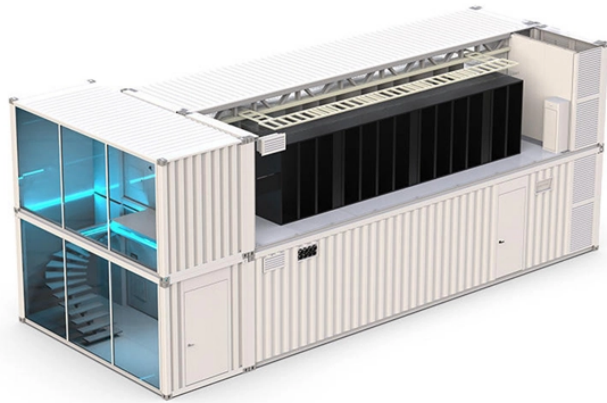

## Install CFP82 5G

## Install CFP82 5G

Installing a CFP2 Module You can install or remove CFP2 modules in your switch without powering off the system.

After unpacking, based on your requirements, you can set up a Cisco 8200 Series Secure Routers on a desktop, a rack, a wall, a Din-Rail or under a desk. You can install external modules before or after ...

Base Models of the Cisco 8200 Series Secure Routers. C8231-G2 has 8GB of DRAM and 16GB of bootflash memory. C8235-G2 has 16GB of DRAM and bootflash memory. For more ...

What are the steps for initial configuration of the Cisco 8200 Series router? To perform the initial configuration of the Cisco 8200 Series router, you must first create a local management ...