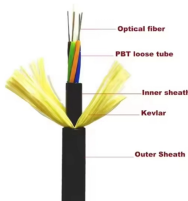

## Install CFP82 5G

Installing a CFP2 Module You can install or remove CFP2 modules in your switch without powering off the system.

After unpacking, based on your requirements, you can set up a Cisco 8200 Series Secure Routers on a desktop, a rack, a wall, a Din-Rail or under a desk. You can install external modules before or after ...

Base Models of the Cisco 8200 Series Secure Routers. C8231-G2 has 8GB of DRAM and 16GB of bootflash memory. C8235-G2 has 16GB of DRAM and bootflash memory. For more ...

What are the steps for initial configuration of the Cisco 8200 Series router? To perform the initial configuration of the Cisco 8200 Series router, you must first create a local management ...

Install the Cisco Catalyst Network Interface Modules Step 1 Shutdown the electrical power to the slot in the router by turning off the electrical power to the router. ...

Hot Pluggable is defined as permitting module plugging and unplugging with Vcc applied, with no module damage and predictable module behavior as per the State Transition Diagram.