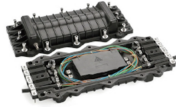

## Install CFP82 5G

Installing a CFP2 Module You can install or remove CFP2 modules in your switch without powering off the system.

After unpacking, based on your requirements, you can set up a Cisco 8200 Series Secure Routers on a desktop, a rack, a wall, a Din-Rail or under a desk. You can install external modules before or after ...

Base Models of the Cisco 8200 Series Secure Routers. C8231-G2 has 8GB of DRAM and 16GB of bootflash memory. C8235-G2 has 16GB of DRAM and bootflash memory. For more ...

What are the steps for initial configuration of the Cisco 8200 Series router? To perform the initial configuration of the Cisco 8200 Series router, you must first create a local management ...

Install the Cisco Catalyst Network Interface Modules Step 1 Shutdown the electrical power to the slot in the router by turning off the electrical power to the router. ...

Hot Pluggable is defined as permitting module plugging and unplugging with Vcc applied, with no module damage and predictable module behavior as per the State Transition Diagram.