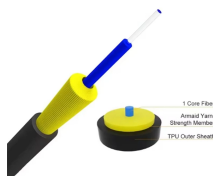

In this article, we will delve into the intricate world of 4-pin PC fan connectors and explore their pinout configurations, without directly mentioning their specific names.

These nouns denote a quest for knowledge, data, or truth: filed an inquiry about the lost shipment; an inquisition into their political activities; a criminal investigation; a probe into alleged police corruption.

Mini Size 4 Pin (Male and Female) Connector. With MISUMI detachable connectors, a bigger size tube can go through the thin cable from halfway. IP 68 Waterproof and easy to Install Cable Wire ...

Inquiry is the process of asking about or investigating something in order to find out more about it. The investigation has suddenly switched to a new line of inquiry.

Discover quality 4-pin fan connectors for PC cooling systems. Find connector kits, extension cables, and splitters for seamless fan integration.

The connector is used to connect a case fan to the motherboard or fan controller for power and control. The four pins on the connector correspond to ground, +12V power, and two control signals: ...