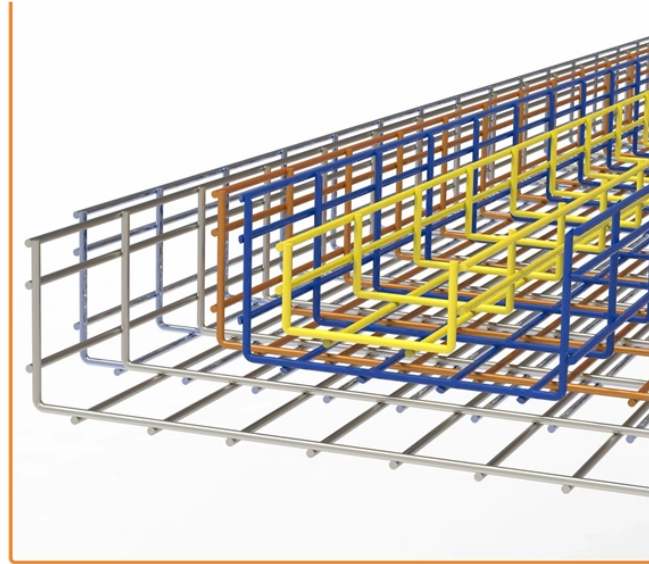

## Industrial switch box distribution box

## Industrial switch box distribution box

Browse power distribution boxes with circuit breaker protection and multiple outlet configurations. Shop durable solutions for construction and emergency use.

These high-performance electrical distribution boxes come equipped with multiple blue plug sockets, making them ideal for efficient power distribution in the most demanding industrial environments. ...

An industrial distribution box, also known as an electrical distribution box or control panel, is an enclosure that houses electrical components such as switches, fuses, circuit breakers, and meters.

ATEK Distribution supplies professional-grade electrical boxes for residential, commercial, industrial, and government projects nationwide. As a certified SDVOSB with 28+ years of experience, we carry ...

Supplies and solutions for every industry, plus easy ordering, fast delivery and 24/7 customer support.

Find your distribution enclosure easily amongst the 112 products from the leading brands (RITTAL, BOPLA, ROSE, ...) on DirectIndustry, the industry specialist for your professional purchases.