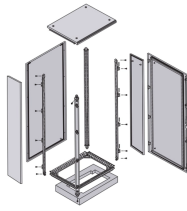

Optimize industrial networking with rugged switches from Planet Technology USA. Explore solutions designed to withstand challenging environments.