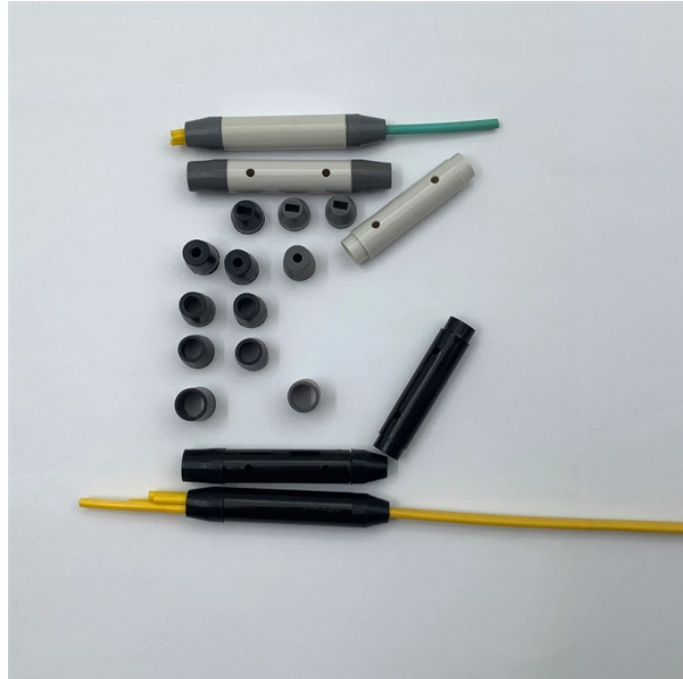

## Indoor Single-Mode Six-Core Optical Cable

Explore CommScope's Fiber Optic Cables for reliable connectivity. Our high-quality fiber optic cabling solutions ensure seamless data transmission.

B2B guide to 6 core single mode fiber optic cable, covering customer pain points, product parameters, application fit, quality checks, customization, FAQ, and RFQ questions.

High-Quality Singlemode Fiber: 6 strands of 9/125 micron core/cladding for optimal performance at 1310nm/1550nm wavelengths. Plenum Rated Jacket: Fire-retardant PVC or FEP jacket for safe use ...

This yellow 1000-foot spool of fiber optic distribution cable is intended to use for long-distance indoor runs at high data transfer speeds which is necessary to power today's advanced networks and ...

This cable design is available in both riser rated and plenum rated versions for deployment in any inside plant re-code application. The UV-resistant outer jacket, coupled with dry waterblocking technology, ...

This cable is perfect for headend termination to a fiber backbone, termination of fiber rack systems, multi-floor deployment where select fibers are used at each floor, or intra-building backbones. It is ...