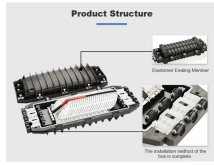

Indoor Flat FTTH Drop Fiber Optic Cable is a compact, bend-insensitive solution designed for in-building fiber and fiber-to-the-home (FTTH) installations and deployments, offering easy installation, high ...

Introduction Fiber optic cables are the backbone of modern telecommunications infrastructure, enabling high-speed data transmission across vast distances with minimal signal loss. ...