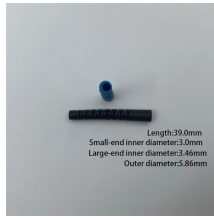

Indoor Drop Fiber Optic Cable Specifications and Models

ZION COMMUNICATION offers a full range of FTTH drop cables for indoor and outdoor installations, including flat, round, figure-8, and pre-terminated fiber solutions using G.657.A2 bend ...