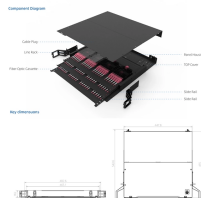

Indoor Drop Cables Selected Optical Communications Clear everything 12 Item found ClearCurve® Compact Drop, Indoor, Tight-Buffered Cable, Riser 2 Products DualDrop™ Round Drop Cable with ...

Indoor drop cable, riser, SM, 1-4F, flame retardant  
 • G.657A1 or G.657A2 fiber recommended with better bending performance  
 • Non-metallic structure available  
 • Environment-friendly LSZH sheath  
 • Novel ...