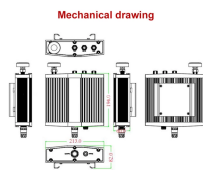

Indoor Distribution Box Connection Diagram

Indoor Distribution Box Connection Diagram

Learn how to wire a single phase breaker box with a wiring diagram. Understand the different components and connections involved in setting up a safe and efficient electrical system. Get step-by-step ...

This document provides a list of components in an electrical distribution box with their names and associated wiring diagrams. It includes tables of diodes, fuses, ...

The diagram of the distribution board's wiring shows exactly how each circuit is wired and connected. It also includes any additional components, such as smoke detectors or surge ...