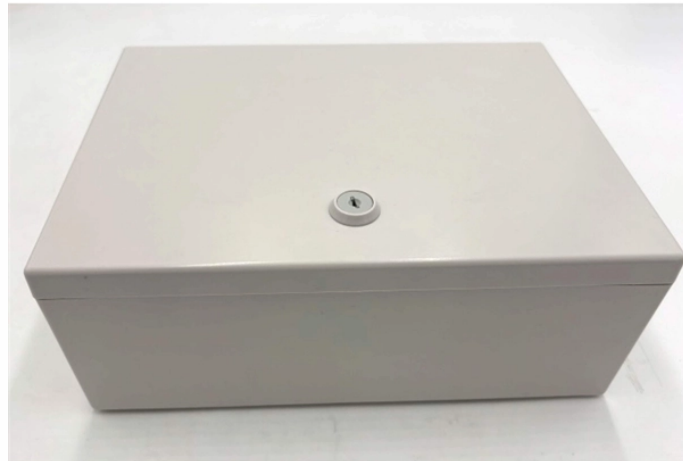

# India Grid Cable Tray Rack Type

## India Grid Cable Tray Rack Type

These systems consist of a series of trays made from materials such as steel, aluminum, or fiberglass, designed to hold cables securely while allowing easy access for maintenance and future upgrades.

The Ladder Cable Tray works as a structured pathway that supports electrical or telecommunication cables. Cables are laid along the tray in a neat, organized manner, and the open structure allows ...

SOLNXT Energy manufactures Ladder, Perforated and Solid Cable Trays in MS, GI, HDG, SS and Aluminum with multiple thickness options for all industrial needs.

Ladder Type Cable Tray are used to distribute cable and has been designed carefully keeping in mind industrial requirements. These trays are manufactured using top quality material and are available in ...