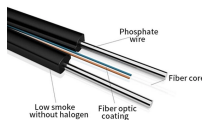

48-port Gigabit PoE+ switch with 48 PoE+ 10/100/1000 Mbps RJ45 ports, 2 Gigabit uplink SFP ports. SFP ports can provide more bandwidth and connect different devices such as routers, NVRs, etc. ...